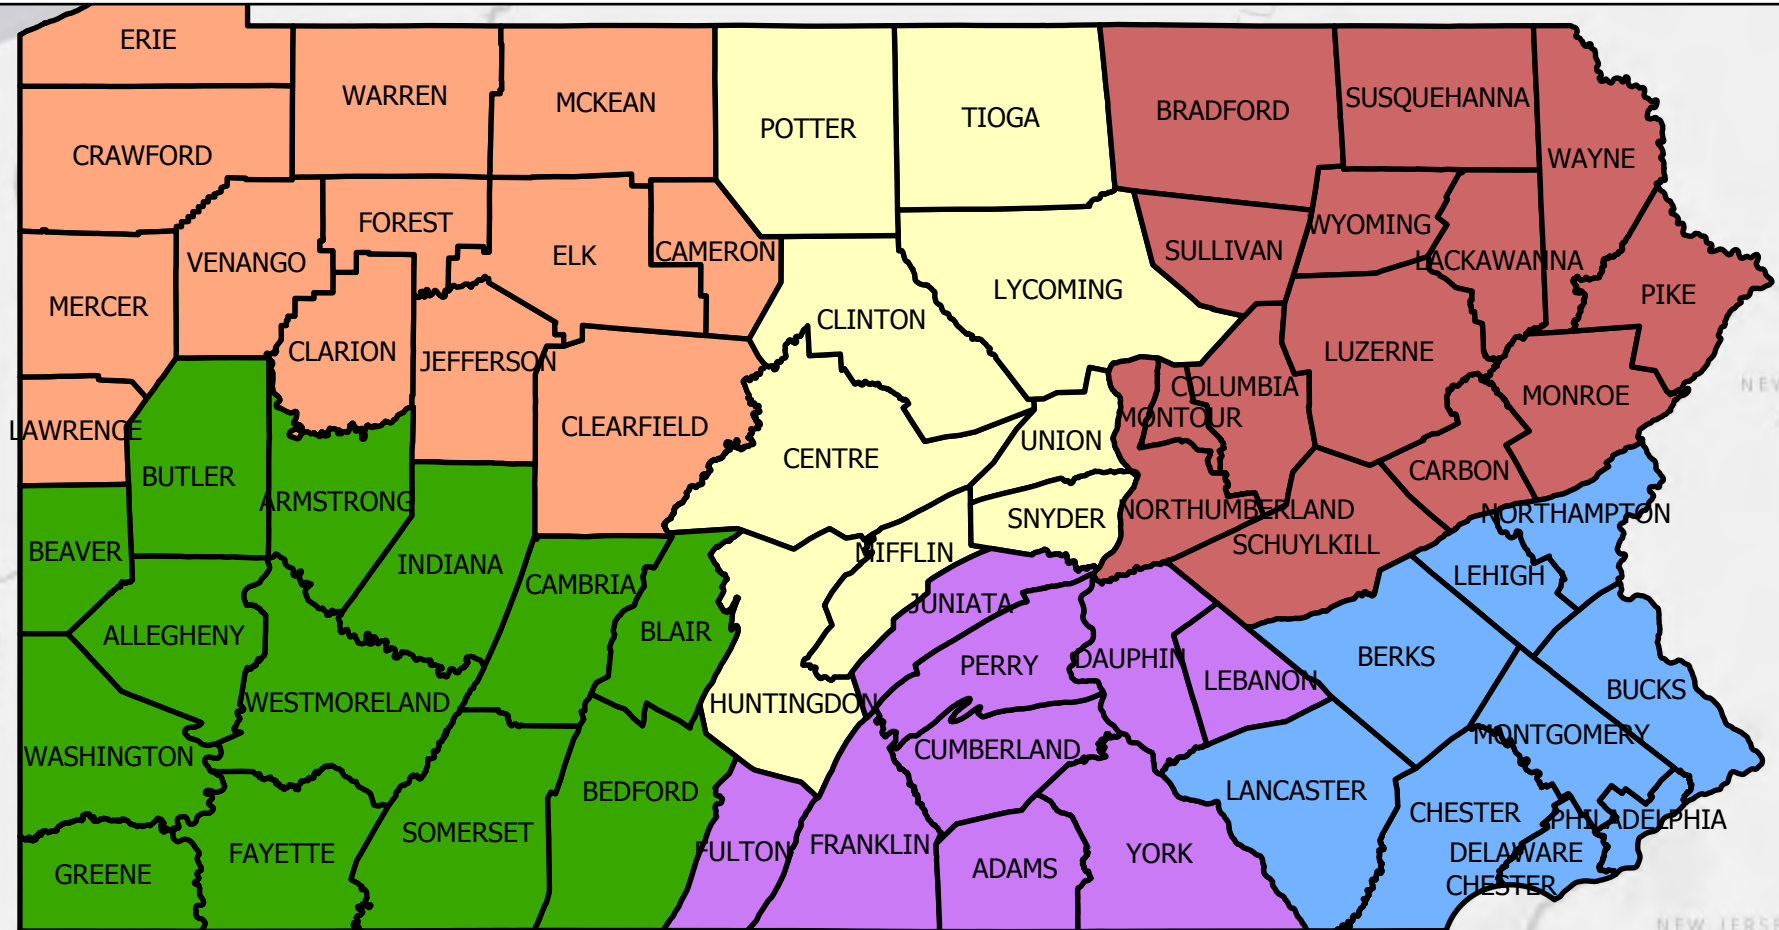

Mike Carpenter 717-975-7143

Regional

Directors:

Paul Macknosky

Fadia Halma

Planner:

Ted Ritsick 717-433-2508

Esri, HERE, Garmin, (c) OpenStreetMap contributors, and the GIS user community